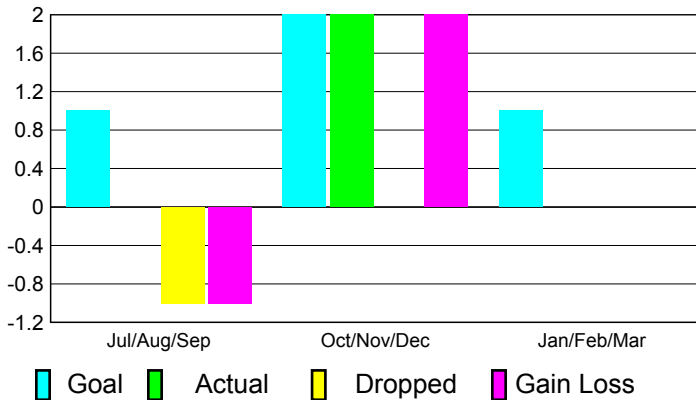

## CLUBS

**Club Results  
2010-2011**

**Clubs  
2009-2010**

Month	New Club Goal	Actual New Clubs	Actual Dropped Clubs	Gain/Loss of Clubs	Gain/Loss of Clubs
Jul/Aug/Sep	1	0	-1	-1	1
Oct/Nov/Dec	2	2	0	2	1
Jan/Feb/Mar	1	0	0	0	0
<b>Totals</b>	<b>4</b>	<b>2</b>	<b>-1</b>	<b>1</b>	<b>2</b>

### Club Results 2010-2011

Goal, New, Dropped, Gain/Loss

### Comparison of Club Gain/Loss

Current Year Compared to the Previous Year