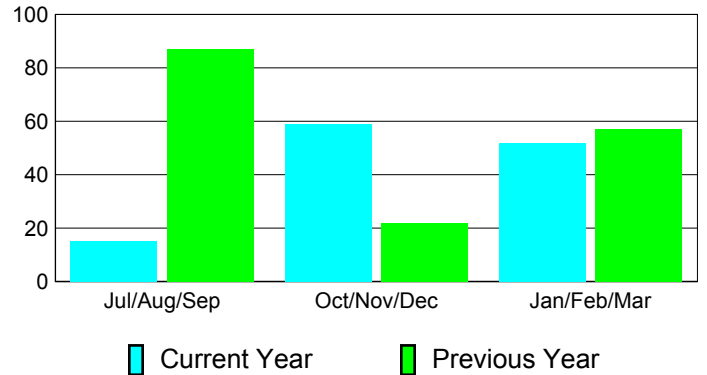

Gender Comparison 2010-2011

Jul/Aug/Sep

Oct/Nov/Dec

Jan/Feb/Mar

Male

Female