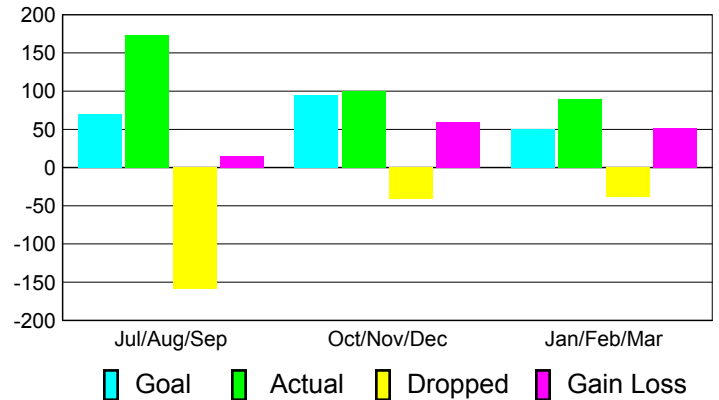

### YTD Status Quo Clubs 2010-2011

Status Quo Clubs Compared to Status Quo Members

## MEMBERSHIP

**Membership Results  
2010-2011**

**Membership  
2009-2010**

Month	Net Memb Goal	Actual New Memb	Actual Dropped Memb	Gain/Loss of Memb	Gain/Loss of Memb
Jul/Aug/Sep	70	174	-159	15	87
Oct/Nov/Dec	95	100	-41	59	22
Jan/Feb/Mar	50	90	-38	52	57
<b>Totals</b>	<b>215</b>	<b>364</b>	<b>-238</b>	<b>126</b>	<b>166</b>

### Membership Results 2010-2011

Goal, New, Dropped, Gain/Loss