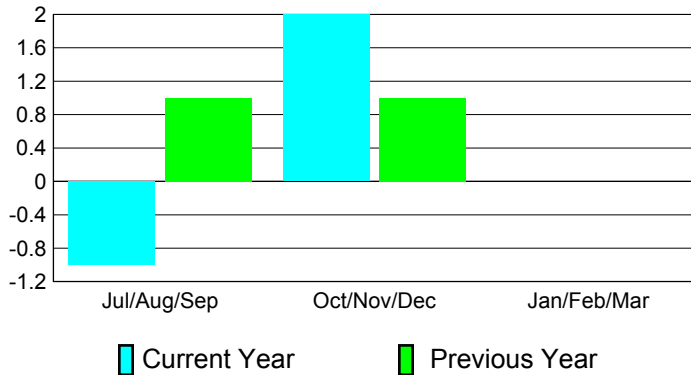

2010-2011 GMT Reports for District (or Undistricted) **District 300A1**

GMT: **PEI-JEN CHEN**

Location: **M.D. 300 Taiwan**

GMT CA: **5**

CLUBS

**Club Results
2010-2011**

**Clubs
2009-2010**

Month	New Club Goal	Actual New Clubs	Actual Dropped Clubs	Gain/Loss of Clubs	Gain/Loss of Clubs
Jul/Aug/Sep	1	0	-1	-1	1
Oct/Nov/Dec	2	2	0	2	1
Jan/Feb/Mar	1	0	0	0	0
Totals	4	2	-1	1	2

Club Results 2010-2011

Goal, New, Dropped, Gain/Loss

Comparison of Club Gain/Loss

Current Year Compared to the Previous Year

YTD Status Quo Clubs 2010-2011

Status Quo Clubs Compared to Status Quo Members

MEMBERSHIP

**Membership Results
2010-2011**

**Membership
2009-2010**

Month	Net Memb Goal	Actual New Memb	Actual Dropped Memb	Gain/Loss of Memb	Gain/Loss of Memb
Jul/Aug/Sep	70	174	-159	15	87
Oct/Nov/Dec	95	100	-41	59	22
Jan/Feb/Mar	50	90	-38	52	57
Totals	215	364	-238	126	166

Membership Results 2010-2011

Goal, New, Dropped, Gain/Loss

Comparison of Membership Gain/Loss

Current Year Compared to the Previous Year

Gender Comparison 2010-2011

Jul/Aug/Sep

Oct/Nov/Dec

Jan/Feb/Mar

Male

Female